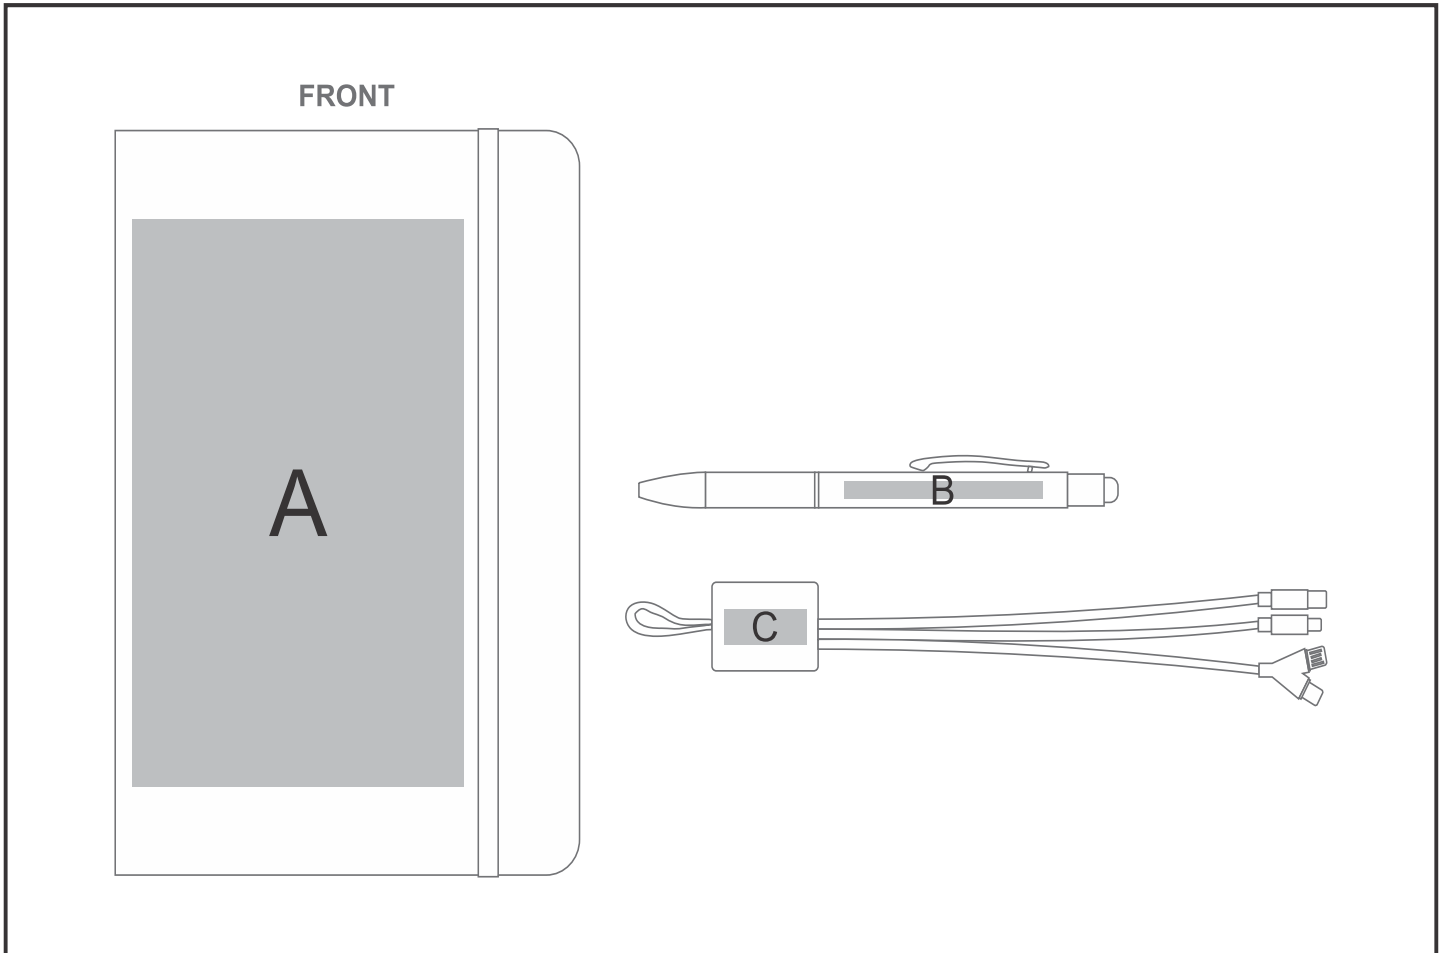

GF-OK-1189-B

Okiyo Ikeda Gift Set

Need to know:

Includes 1-Colour, 1-Position Screen Print on Notebook AND Includes 1-Position Laser Engraving on Pen & Charging Cable (setup fee applies)

- Texture of the item will affect the screen print on Notebook and Charging Cable
- Laser Color: POS A & POS D - Black | POS B & POS C - White

Branding Options:

Position	Branding Method (Branding Code)	No. of Colours	Dimension
A	Laser Engraving (LA)	N/A	80mm wide x 60mm high
A	Screen Print (SA)	1 Colour	110mm wide x 150mm high
A	Digital Direct Transfer (DDT-D)	Full Colour	100mm wide x 74mm high
A	Digital Direct Transfer (DDT-A)	Full Colour	100mm wide x 160mm high

B	Laser Engraving (LA)	N/A	60mm wide x 5mm high
---	----------------------	-----	----------------------

C	Laser Engraving (LC)	N/A	25mm wide x 10mm high
---	----------------------	-----	-----------------------

C	Pad Printing (PB)	4 Colours	25mm wide x 5mm high
---	-------------------	-----------	----------------------